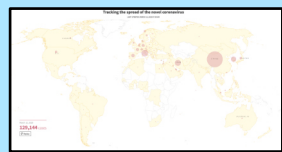

Los Alamitos Unified School District CORONAVIRUS AWARENESS

Latest Updates

[Latest OC Virus Cases by City](#)

[Governor's "Stay Home" Order](#)

[Seal Beach Closes Pier, Parks —
March 23](#)

[Daily Tracking — Global Spread of Coronavirus](#)